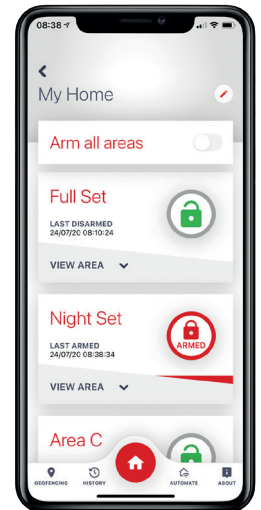

Voice push notifications

Receive audible voice push notifications directly to your device; letting you know exactly what's happening so that appropriate action can be taken. If someone's crossed the perimeter, the 'perimeter breached' notification will be received as an early warning of an intruder, before they can even get close to your property.

Great new look and feel

HomeControl2.0 is a brand-new platform that puts you at its very heart, with a newly designed interface that makes controlling and managing your complete alarm system fast and easy.

Remote reassurance

Easily and quickly check and control the entire status of your security system from one place, wherever you are.

Biometric login

(FaceID/Touch ID (iOS) and Android equivalents)

Logging into the system has never been easier or simpler with biometric login (facial recognition/fingerprint) available on both iOS and Android. With HomeControl2.0 there's no need to enter your user code every time you open the app.

Simple and intuitive to use

With HomeControl2.0 you can view all zone and sensor status' from one screen, so they're in the right place right away; providing you with the information you need to take action as quickly as possible.