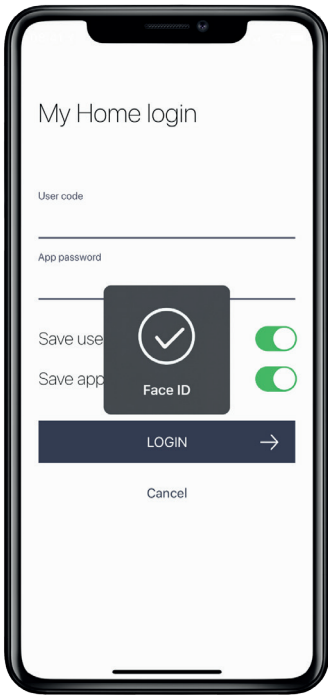

Voice push notifications

Receive audible voice push notifications directly to your device; letting you know exactly what's happening so that appropriate action can be taken. If someone's crossed the perimeter, the 'perimeter breached' notification will be received as an early warning of an intruder, before they can even get close to your property.

Arm and disarm

Individually arm and disarm zones to secure your property, or to allow access. This can be for the entire property or specific zones, should you want to allow a pet to roam freely in a residential setting, or keep a store room or office space armed in a more commercial environment.

Great new look and feel

HomeControl2.0 is a brand-new platform that puts you at its very heart, with a newly designed interface that makes controlling and managing your complete alarm system fast and easy.

Remote reassurance

Easily and quickly check and control the entire status of your security system from one place, wherever you are.

Biometric login

(FaceID/Touch ID (iOS) and Android equivalents)

Logging into the system has never been easier or simpler with biometric login (facial recognition/fingerprint) available on both iOS and Android. With HomeControl2.0 there's no need to enter your user code every time you open the app.