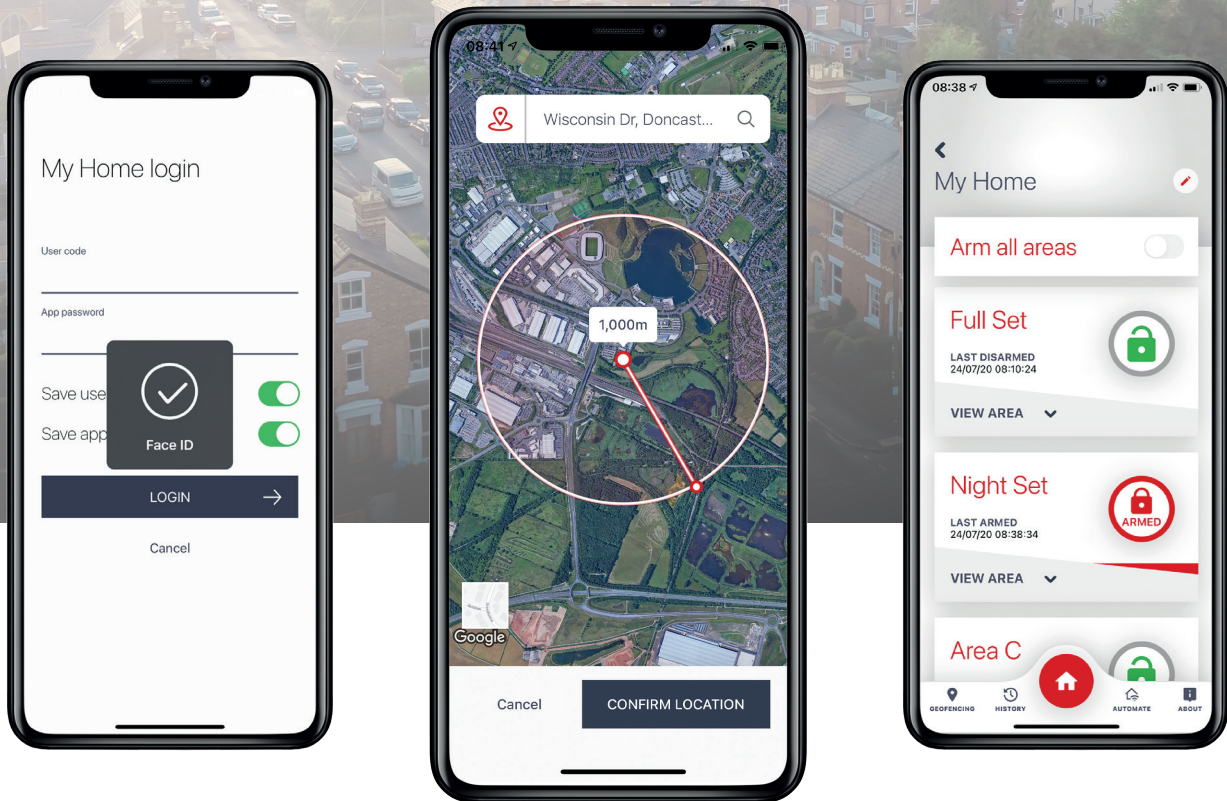

Hound Security

Always on guard

HomeControl2.0

Extending the capabilities of security control.

Providing security with the next level of smart device application, HomeControl2.0 delivers the ultimate peace of mind that your property is secure.

Featuring geofence arming and disarming alerts, enhanced biometric login, push notifications and intuitive status viewing and control options, this brand-new interface is the only one you'll need. Make your security a dream, with HomeControl2.0.

Geofence alerts for easy reminders

Configurable to a distance of 50m to 1000m of the property, you'll receive a push notification reminder via HomeControl2.0 to arm and/or disarm your system as you enter or exit the configured geofence area respectively.

Voice push notifications

Receive audible voice push notifications directly to your device; letting you know exactly what's happening so that appropriate action can be taken. If someone's crossed the perimeter, the 'perimeter breached' notification will be received as an early warning of an intruder, before they can even get close to your property.