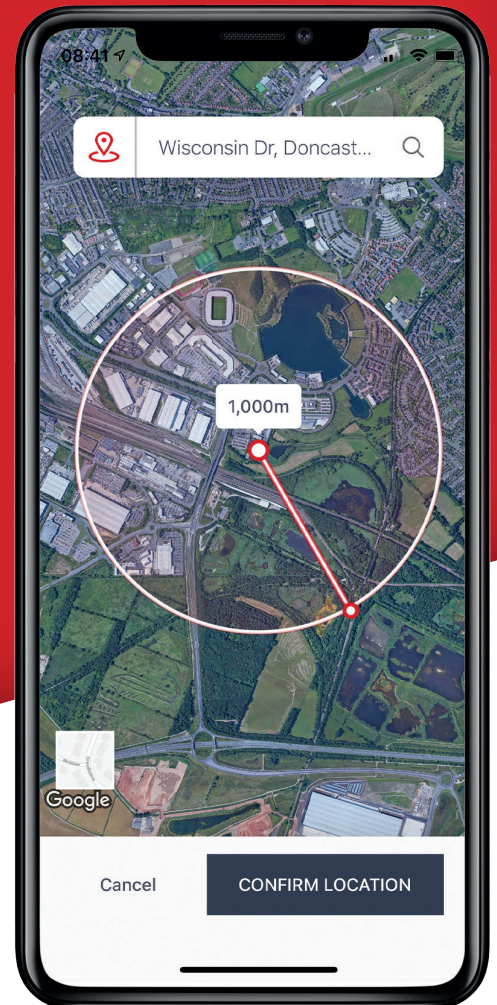

Hound Security

Always on guard

HomeControl2.0

Extending the capabilities of security control.

Providing security with the next level of smart device application, HomeControl2.0 delivers the ultimate peace of mind that your property is secure.

Featuring geofence arming and disarming alerts, enhanced biometric login, push notifications and intuitive status viewing and control options, this brand-new interface is the only one you'll need. Make your security a dream, with HomeControl2.0.

Geofence alerts for easy reminders

Configurable to a distance of 50m to 1000m of the property, you'll receive a push notification reminder via HomeControl2.0 to arm and/or disarm your system as you enter or exit the configured geofence area respectively.

Voice push notifications

Receive audible voice push notifications directly to your device; letting you know exactly what's happening so that appropriate action can be taken. If someone's crossed the perimeter, the 'perimeter breached' notification will be received as an early warning of an intruder, before they can even get close to your property.